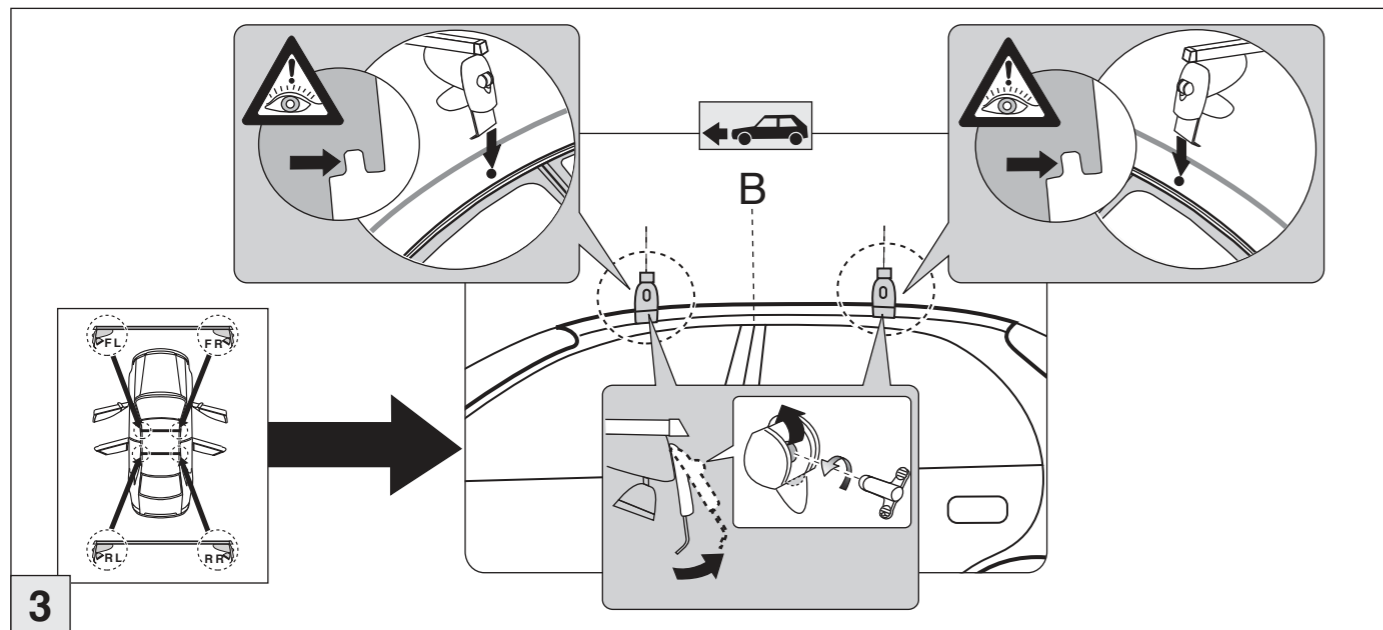

Atera SIGNO

Opel
Astra Limousine 5-türig 10/2015–03/2022