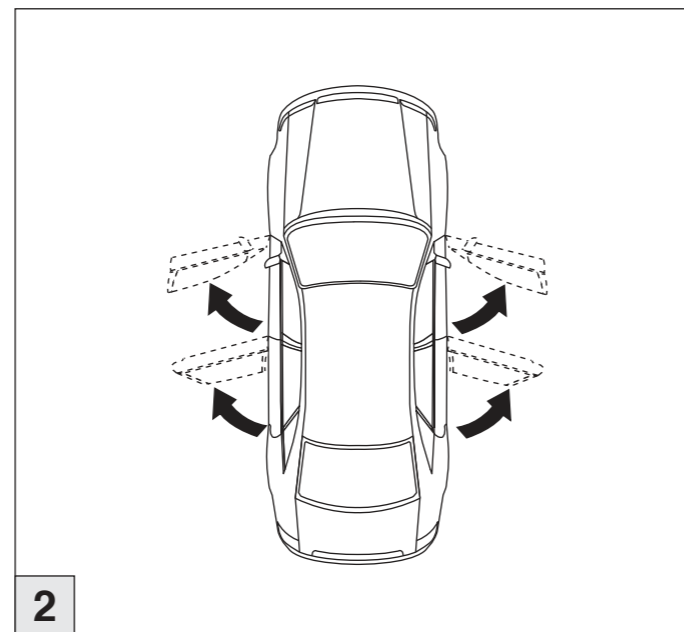

Atera SIGNO

Opel
Astra Limousine 5-türig 10/2015–03/2022