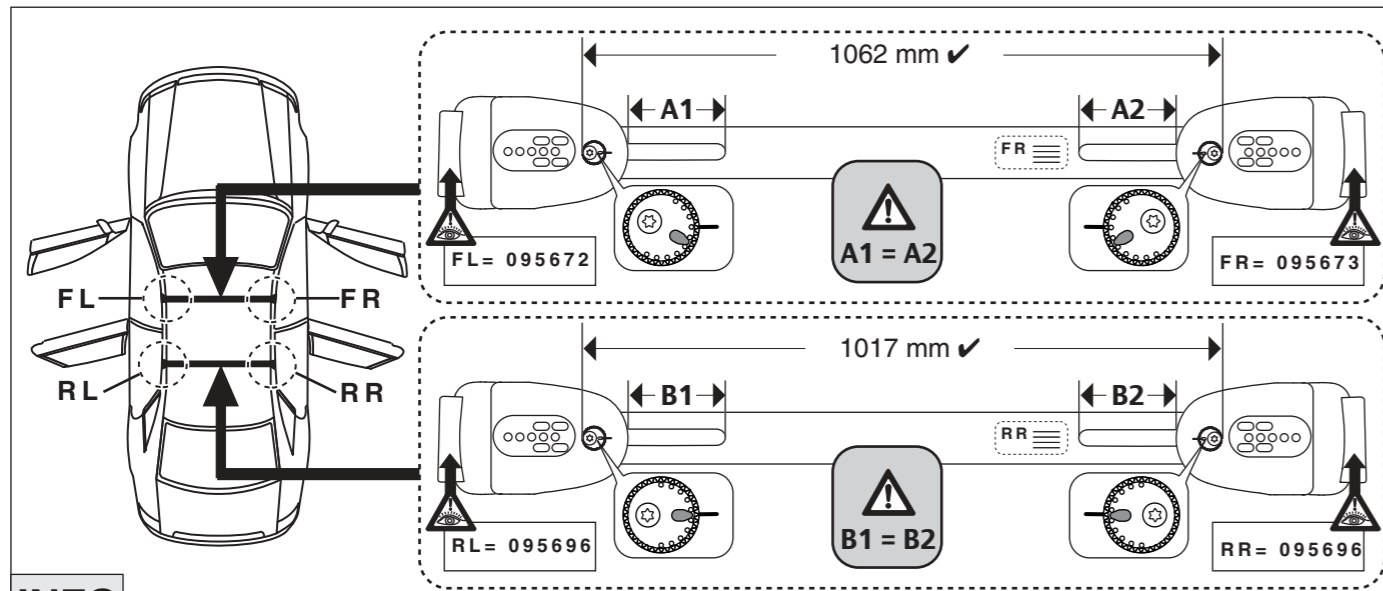

Atera SIGNO

Ford Mondeo Turnier 06/2007–01/2015
(ohne Reling/without rail/sans barres)

Atera SIGNO

Ford Mondeo Turnier 06/2007–01/2015
(ohne Reling/without rail/sans barres)