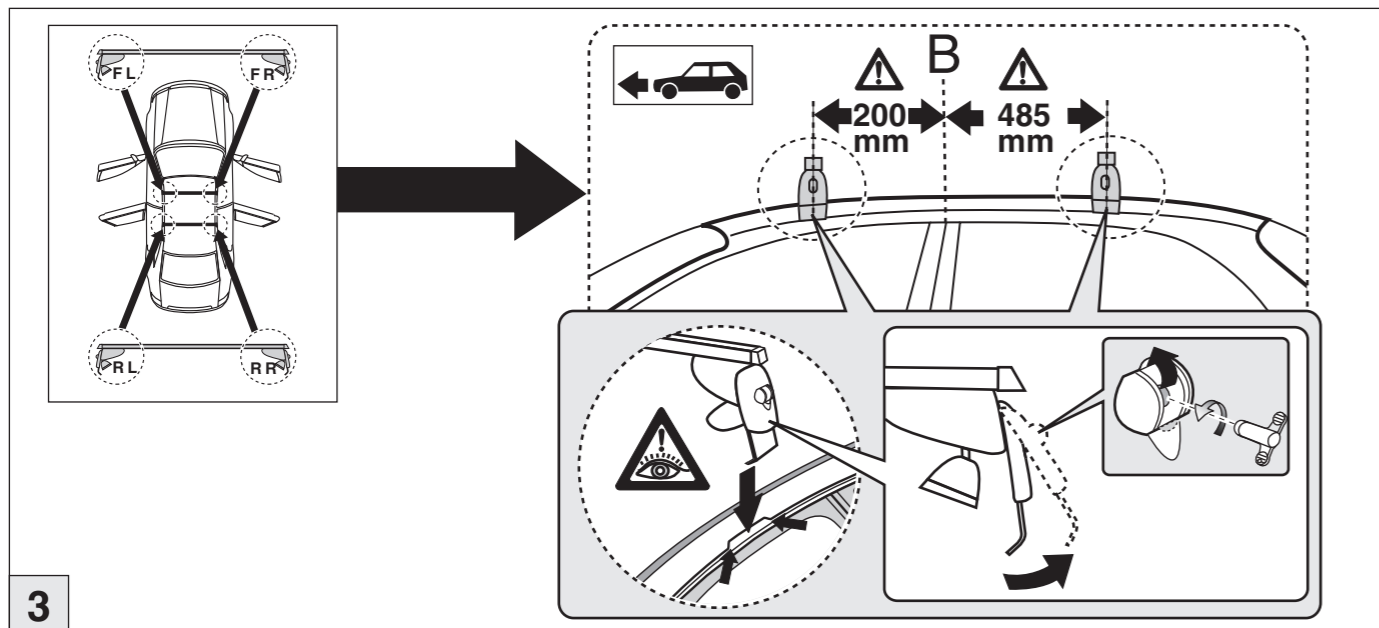

Atera SIGNO

Audi A3 Sportback
(ohne Reling/without rail)

09/2004–02/2013

INFO

Atera SIGNO

Audi A3 Sportback
(ohne Reling/without rail)

09/2004–02/2013