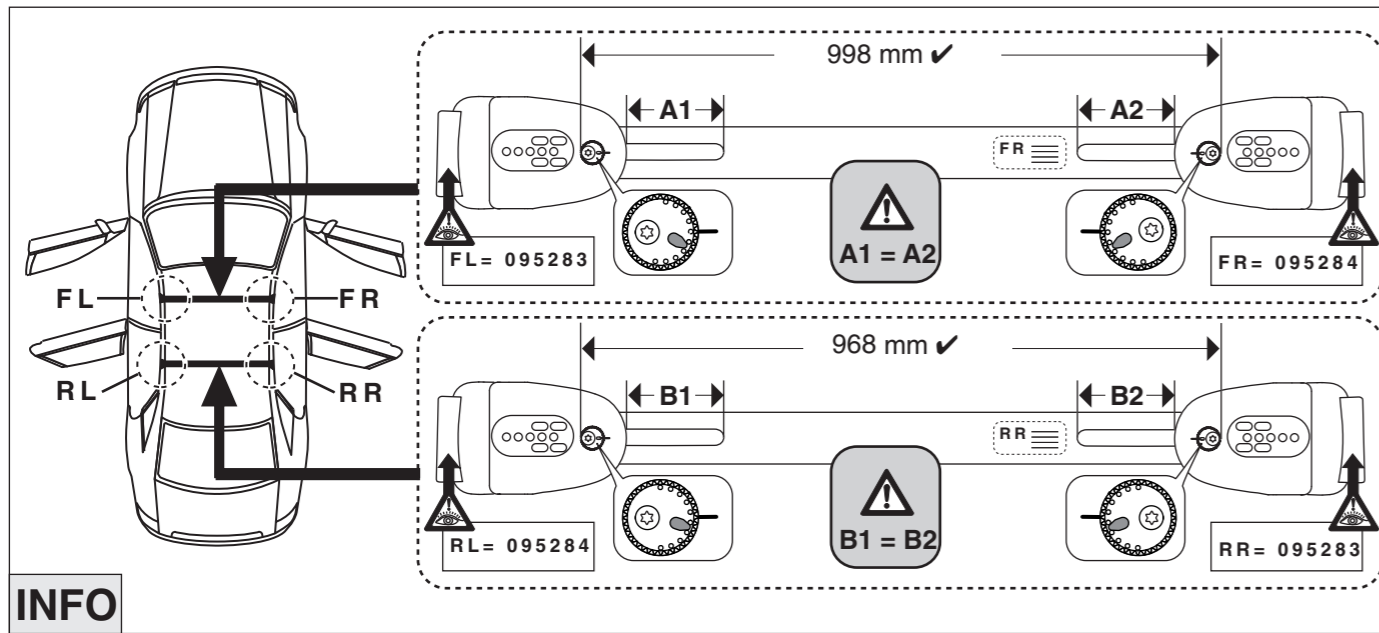

Atera SIGNO

Audi A3 Sportback
(ohne Reling/without rail)

09/2004–02/2013