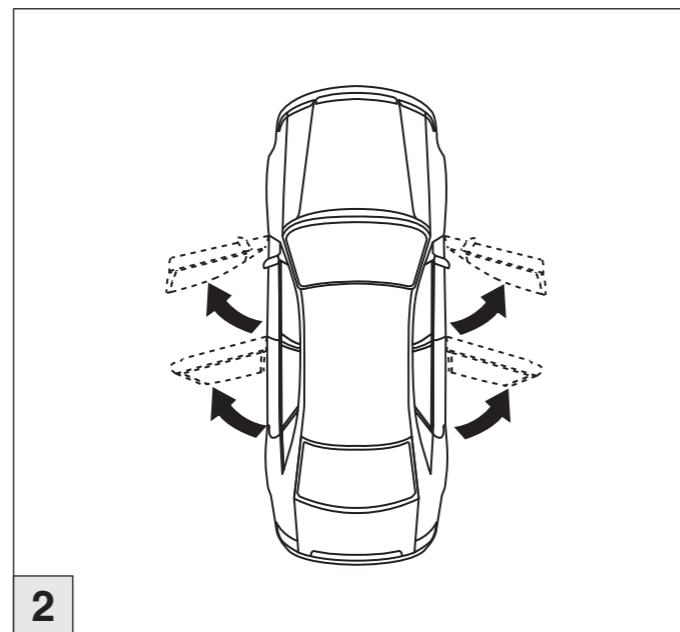

Atera SIGNO

Audi A3 Sportback
(ohne Reling/without rail)

09/2004–02/2013

INFO

Atera SIGNO

Audi A3 Sportback
(ohne Reling/without rail)

09/2004–02/2013